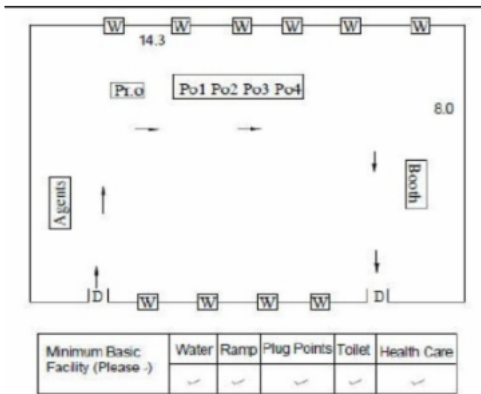

Nazri Naksha

Google Map View

Cad View