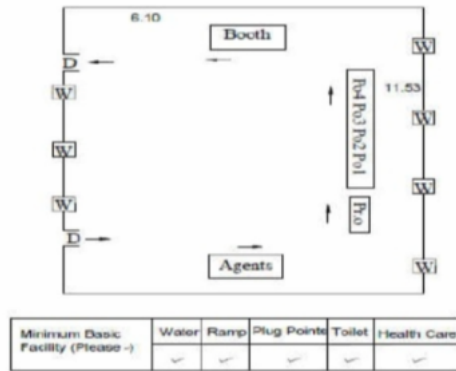

Nazri Naksha

Google Map View

Polling Station Building Front View

Polling Station Front View

Cad View

Key MAP View