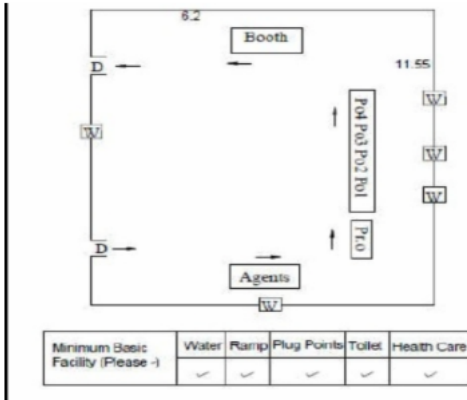

Nazri Naksha

Google Map View

Polling Station Building Front View

Polling Station Front View

Cad View

Key MAP View