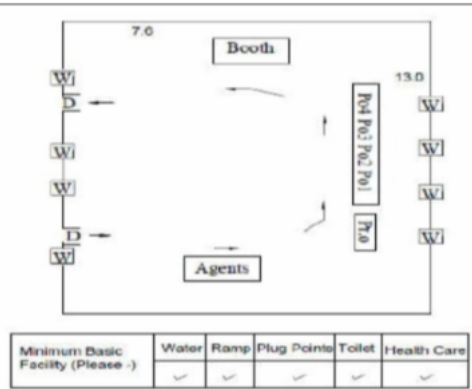

Nazri Naksha

Google Map View

Polling Station Building Front View

Polling Station Front View

Cad View

Key MAP View