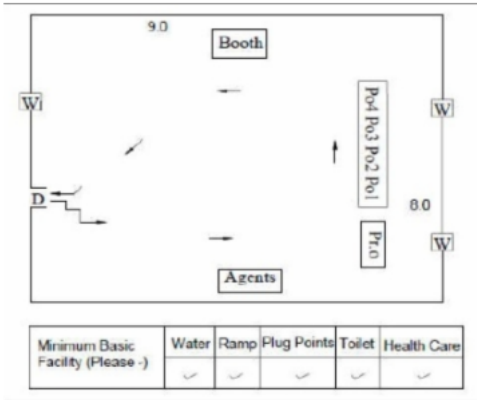

Nazri Naksha

Google Map View

Cad View

(a) Land marks
(b) Road Names