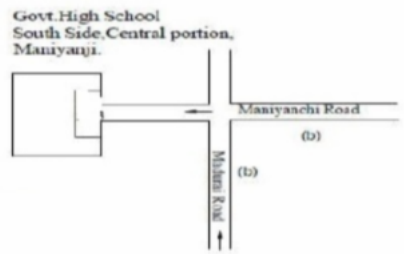

Key MAP View

(a) Land marks
(b) Road Names