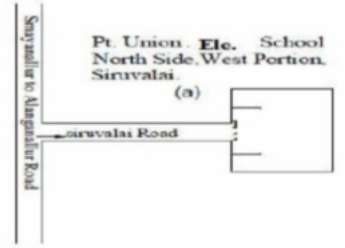

- (a) Land marks
- (b) Road Names