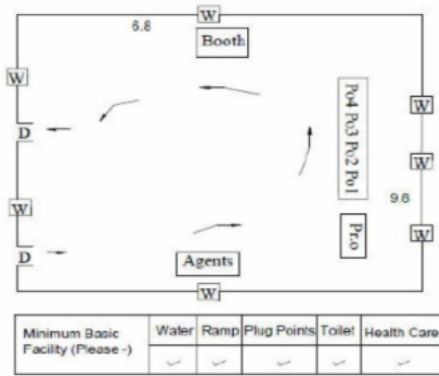

Nazri Naksha

Google Map View

Polling Station Building Front View

Polling Station Front View

Cad View

Key MAP View