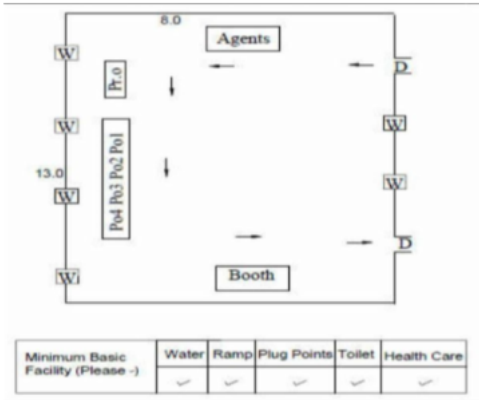

Nazri Naksha

Google Map View

Polling Station Building Front View

Polling Station Front View

Cad View

Key MAP View