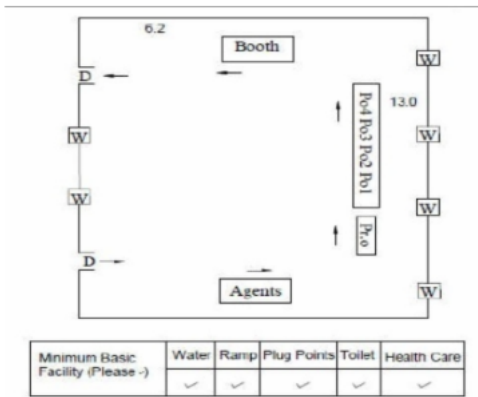

Nazri Naksha

Google Map View

Polling Station Building Front View

Polling Station Front View

Cad View

Key MAP View