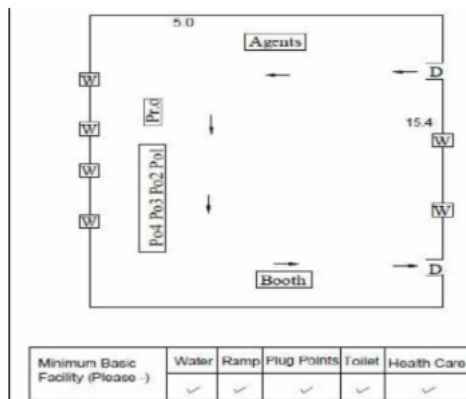

Nazri Naksha

Google Map View

Polling Station Building Front View

Polling Station Front View

Cad View

Key MAP View