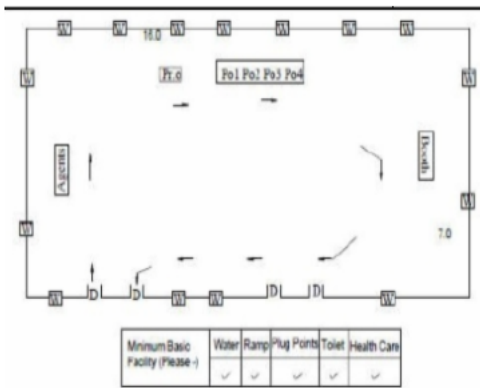

Nazri Naksha

Google Map View

Polling Station Building Front View

Polling Station Front View

Cad View

Key MAP View