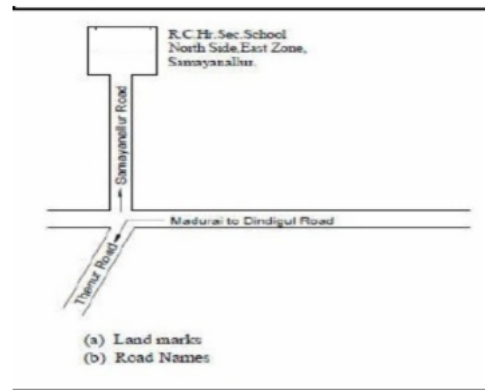

Cad View

Key MAP View

Minimum Basic Facility (Please -)	Water	Ramp	Plug Points	Toilet	Health Care
	✓	✓	✓	✓	✓

(a) Land marks
(b) Road Names