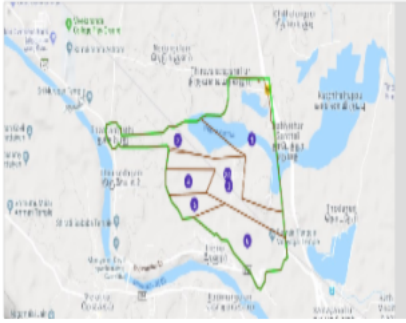

Nazri Naksha

Google Map View