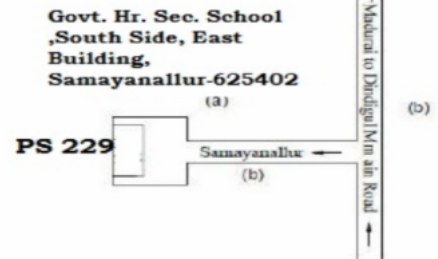

Cad View

Key MAP View

Minimum Basic Facility (Please -)	Water	Ramp	Plug Points	Toilet	Health Care
	✓	✓	✓	✓	✓

(a) Land marks
(b) Road Names