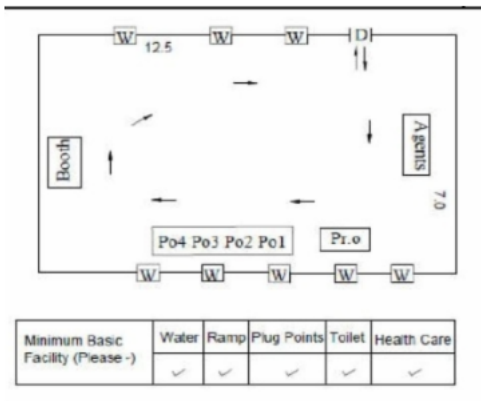

Nazri Naksha

Google Map View

Polling Station Building Front View

Polling Station Front View

Cad View

Key MAP View