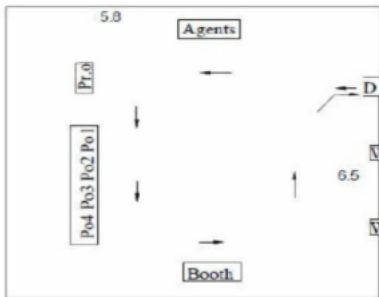

Nazri Naksha

Google Map View

Cad View

Minimum Basic Facility (Please -)	Water	Ramp	Plug Points	Toilet	Health Care
	✓	✓	✓	✓	✓