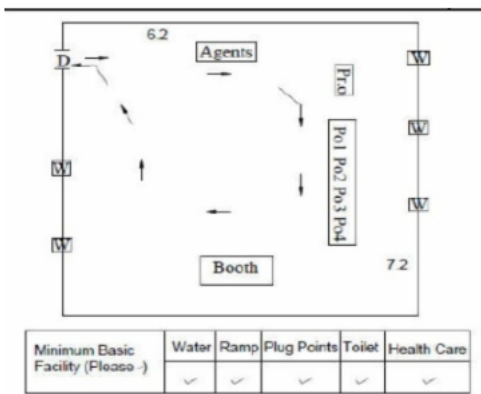

Nazri Naksha

Google Map View

Polling Station Building Front View

Polling Station Front View

Cad View

Key MAP View