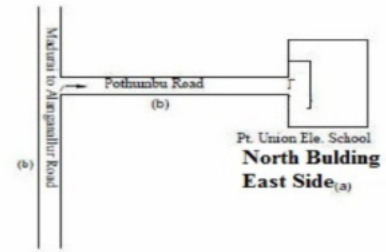

Key MAP View

- (a) Land marks
- (b) Road Names