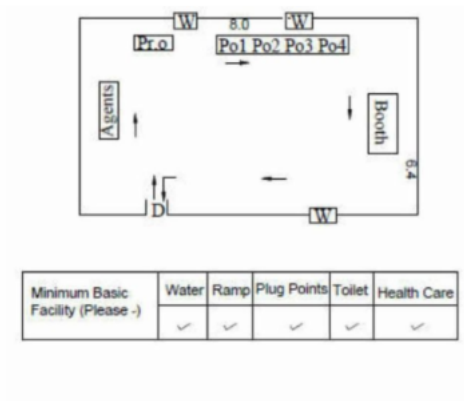

Nazri Naksha

Google Map View

Polling Station Building Front View

Polling Station Front View

Cad View

Key MAP View