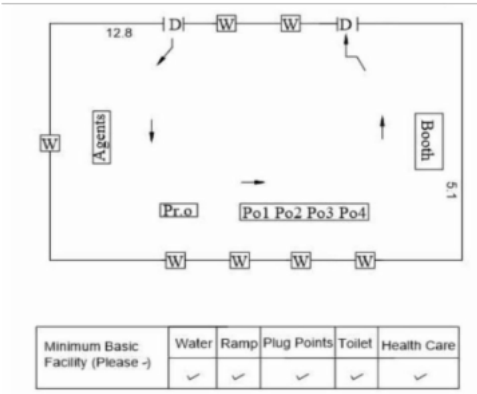

Nazri Naksha

Google Map View

Polling Station Building Front View

Polling Station Front View

Cad View

Key MAP View