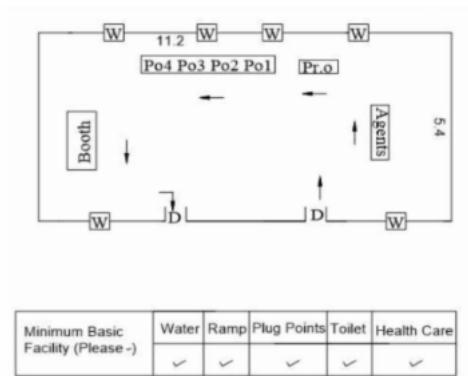

Nazri Naksha

Google Map View

Polling Station Building Front View

Polling Station Front View

Cad View

Key MAP View