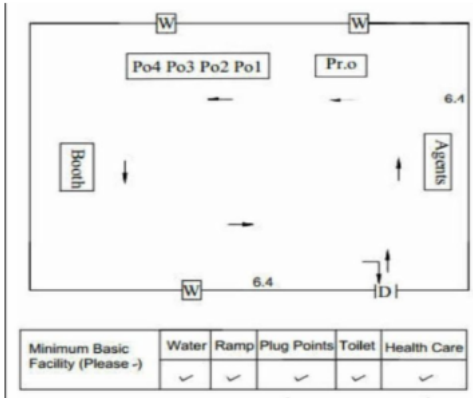

Nazri Naksha

Google Map View

Polling Station Building Front View

Polling Station Front View

Cad View

Key MAP View