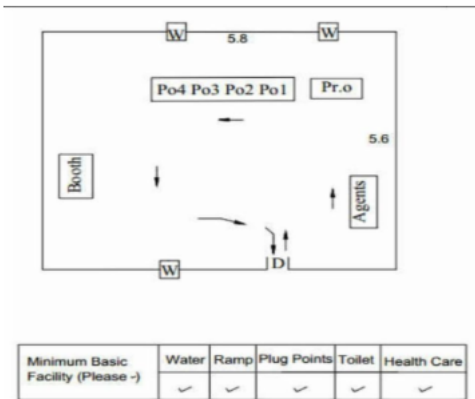

Nazri Naksha

Google Map View

Polling Station Building Front View

Polling Station Front View

Cad View

Key MAP View