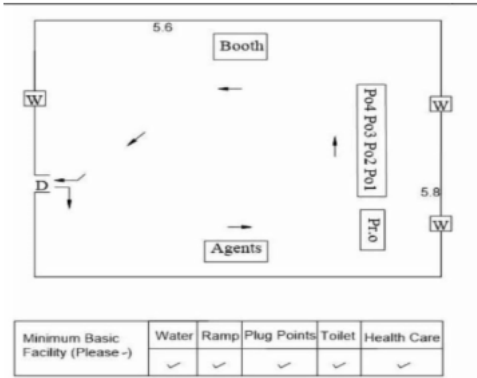

Nazri Naksha

Google Map View

Polling Station Building Front View

Polling Station Front View

Cad View

Key MAP View