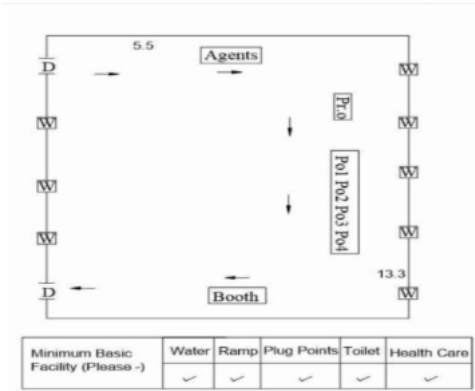

Nazri Naksha

Google Map View

Polling Station Building Front View

Polling Station Front View

Cad View

Key MAP View