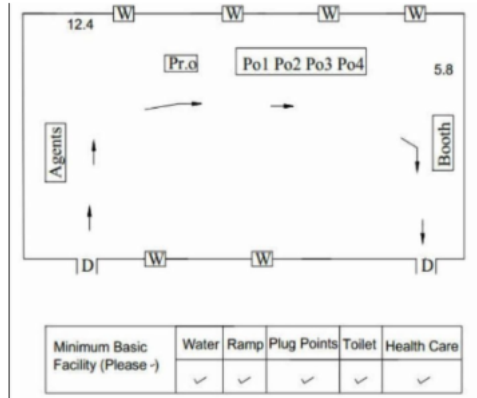

Nazri Naksha

Google Map View

Polling Station Building Front View

Polling Station Front View

Cad View

Key MAP View