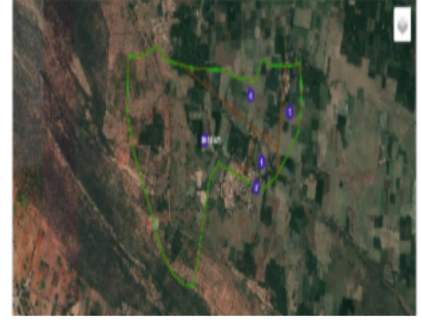

Nazri Naksha

Google Map View