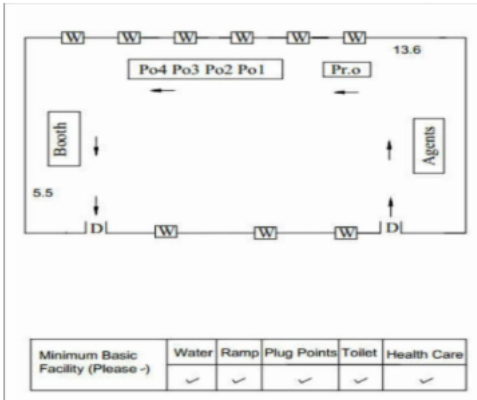

Nazri Naksha

Google Map View

Polling Station Building Front View

Polling Station Front View

Cad View

Key MAP View