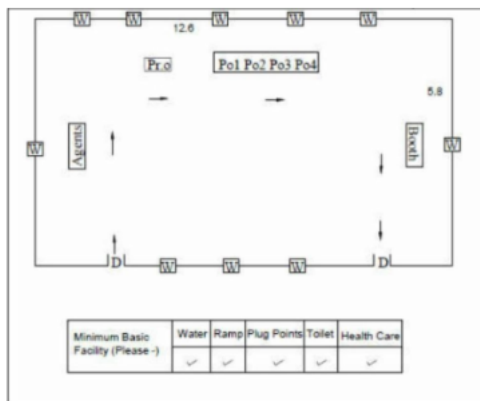

Nazri Naksha

Google Map View

Polling Station Building Front View

Polling Station Front View

Cad View

Key MAP View