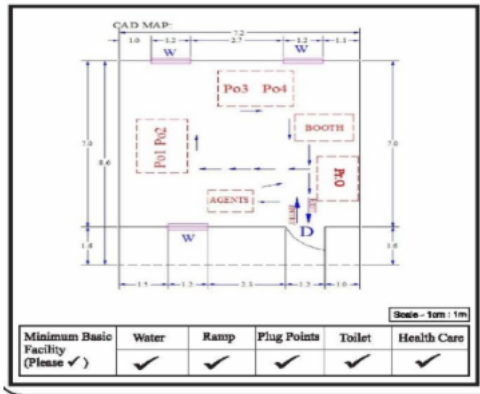

Nazri Naksha

Google Map View

Polling Station Building Front View

Polling Station Front View

Cad View

Key MAP View