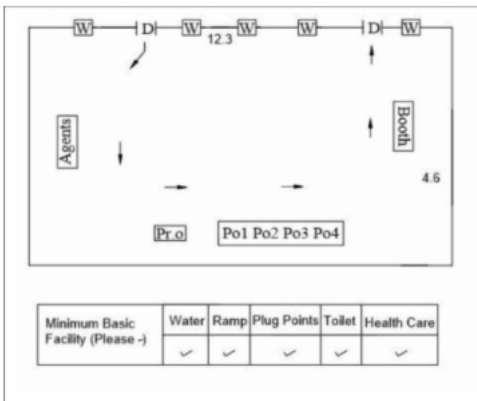

Nazri Naksha

Google Map View

Polling Station Building Front View

Polling Station Front View

Cad View

Key MAP View