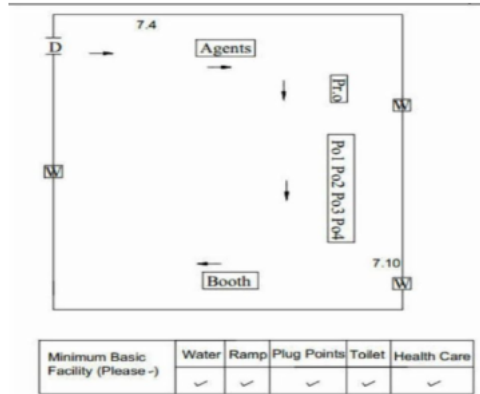

Nazri Naksha

Google Map View

Polling Station Building Front View

Polling Station Front View

Cad View

Key MAP View