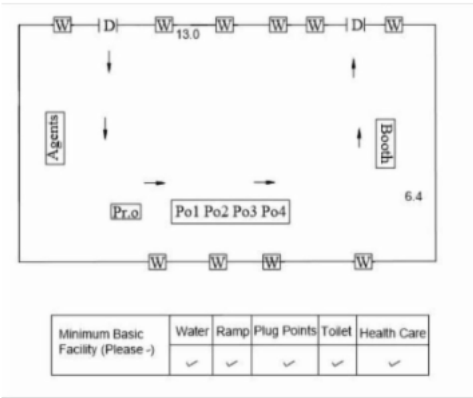

Nazri Naksha

Google Map View

Polling Station Building Front View

Polling Station Front View

Cad View

Key MAP View