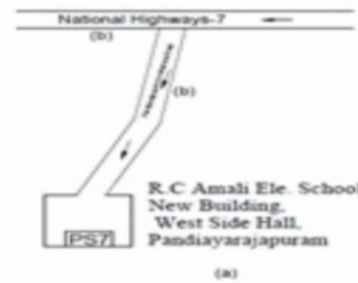

Key MAP View

- (a) Land marks
- (b) Road Names