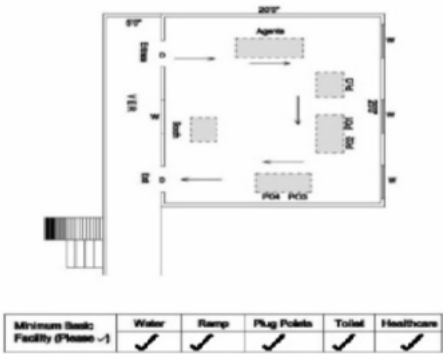

Nazri Naksha

Google Map View

Polling Station Building Front View

Polling Station Front View

Cad View

Key MAP View

- (a) Landmarks
- (b) Road names
- (c) Traffic flow