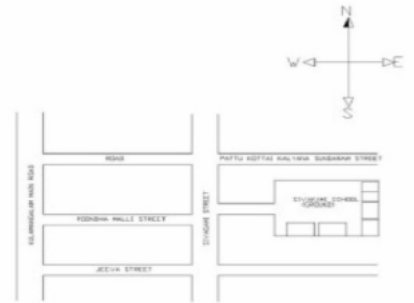

Key MAP View

- (a) Landmarks
- (b) Road names
- (c) Traffic flow