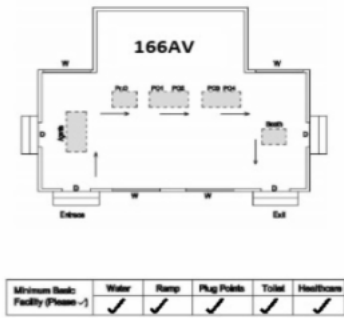

Nazri Naksha

Google Map View

Polling Station Building Front View

Polling Station Front View

Cad View

Key MAP View

- (a) Landmarks
- (b) Road names
- (c) Traffic flow