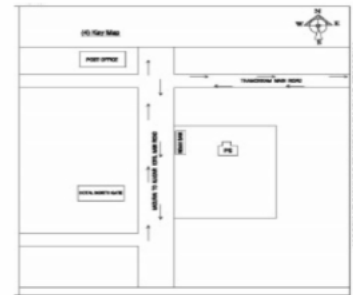

Key MAP View

- (a) Landmarks
- (b) Road names
- (c) Traffic flow