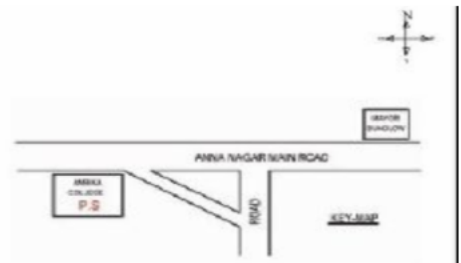

Key MAP View

- (a) Landmarks
- (b) Road names
- (c) Traffic flow