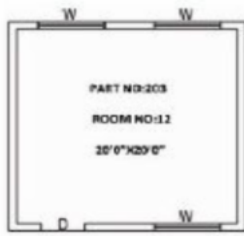

Google Map View

Polling Station Building Front View

Polling Station Front View

Cad View

Key MAP View

W - WINDOW - 7'0"X4'0" - 3 Nos.
D - DOOR - 4'0"X7'0" - 1 Nos.

Minimum Basic Facility (Phase-1)	Water	Pump	Plug Points	Toilet	Healthcare
	✓	✓	✓	✓	✓