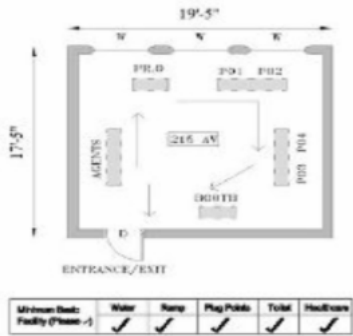

Nazri Naksha

Google Map View

Polling Station Building Front View

Polling Station Front View

Cad View

Key MAP View

- (a) Landmarks
- (b) Road names
- (c) Traffic flow