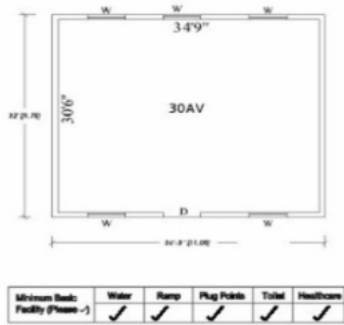

Nazri Naksha

Google Map View

Polling Station Building Front View

Polling Station Front View

Cad View

Key MAP View