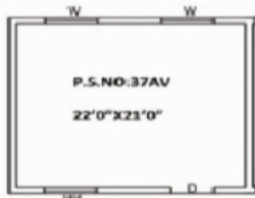

Cad View

Key MAP View

Minimum Basic Facility (Panna -)	Water	Ramp	Plug Points	Toilet	Handicaps
	✓	✓	✓	✓	✓