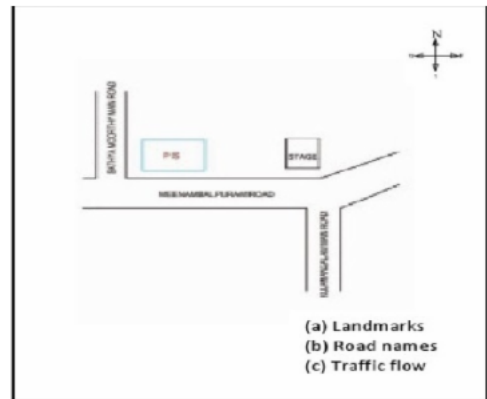

Cad View

Key MAP View

Minimum Basic Facility (Please ✓)	Water	Ramp	Plug Points	Toilet	Healthcare
	✓	✓	✓	✓	✓