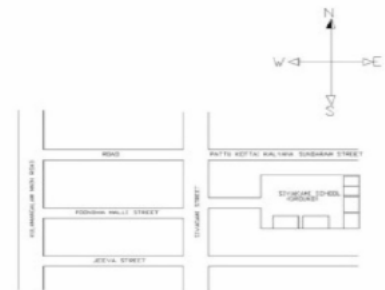

Google Map View

Polling Station Building Front View

Polling Station Front View

Cad View

Minimum Basic Facility (Phase -1)	Water	Ramp	Plug Points	Toilet	Healthcare
	✓	✓	✓	✓	✓

Key MAP View

- (a) Landmarks
- (b) Road names
- (c) Traffic flow