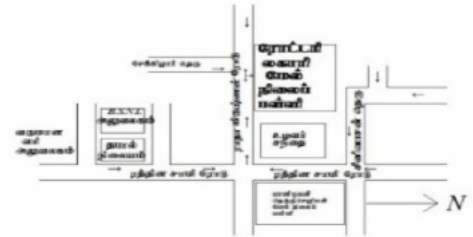

Key MAP View

- (a) Landmarks
- (b) Road names
- (c) Traffic flow