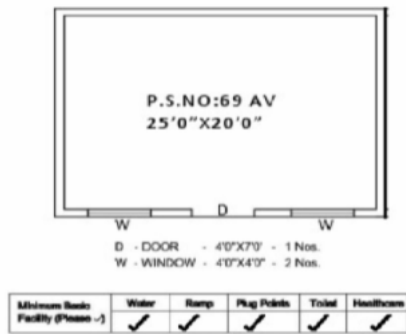

Nazri Naksha

Google Map View

Polling Station Building Front View

Polling Station Front View

Cad View

Key MAP View

- (a) Landmarks
- (b) Road names
- (c) Traffic flow