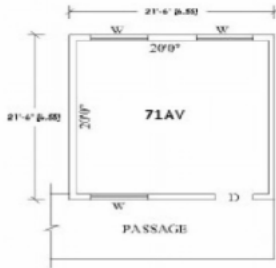

Cad View

Key MAP View

Minimum Basic Facility (Planned)	Water	Ramp	Plug Points	Toilet	Healthcare
	✓	✓	✓	✓	✓