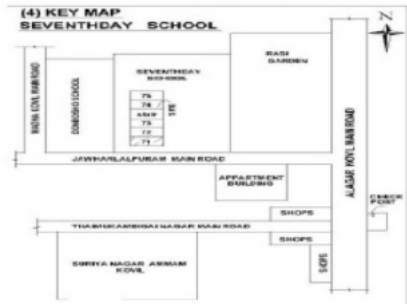

- (a) Landmarks
- (b) Road names
- (c) Traffic flow