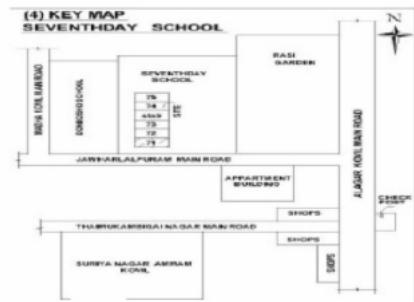

Cad View

Key MAP View

- (a) Landmarks
- (b) Road names
- (c) Traffic flow