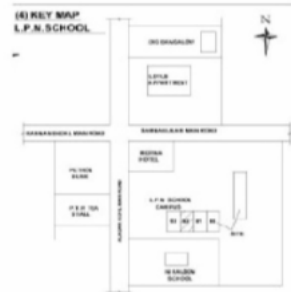

Google Map View

Polling Station Building Front View

Polling Station Front View

Cad View

Minimum Basic Facility (Points -)	Water	Ramp	Plug Points	Toilet	Healthroom
	✓	✓	✓	✓	✓

Key MAP View

- (a) Landmarks
- (b) Road names
- (c) Traffic flow